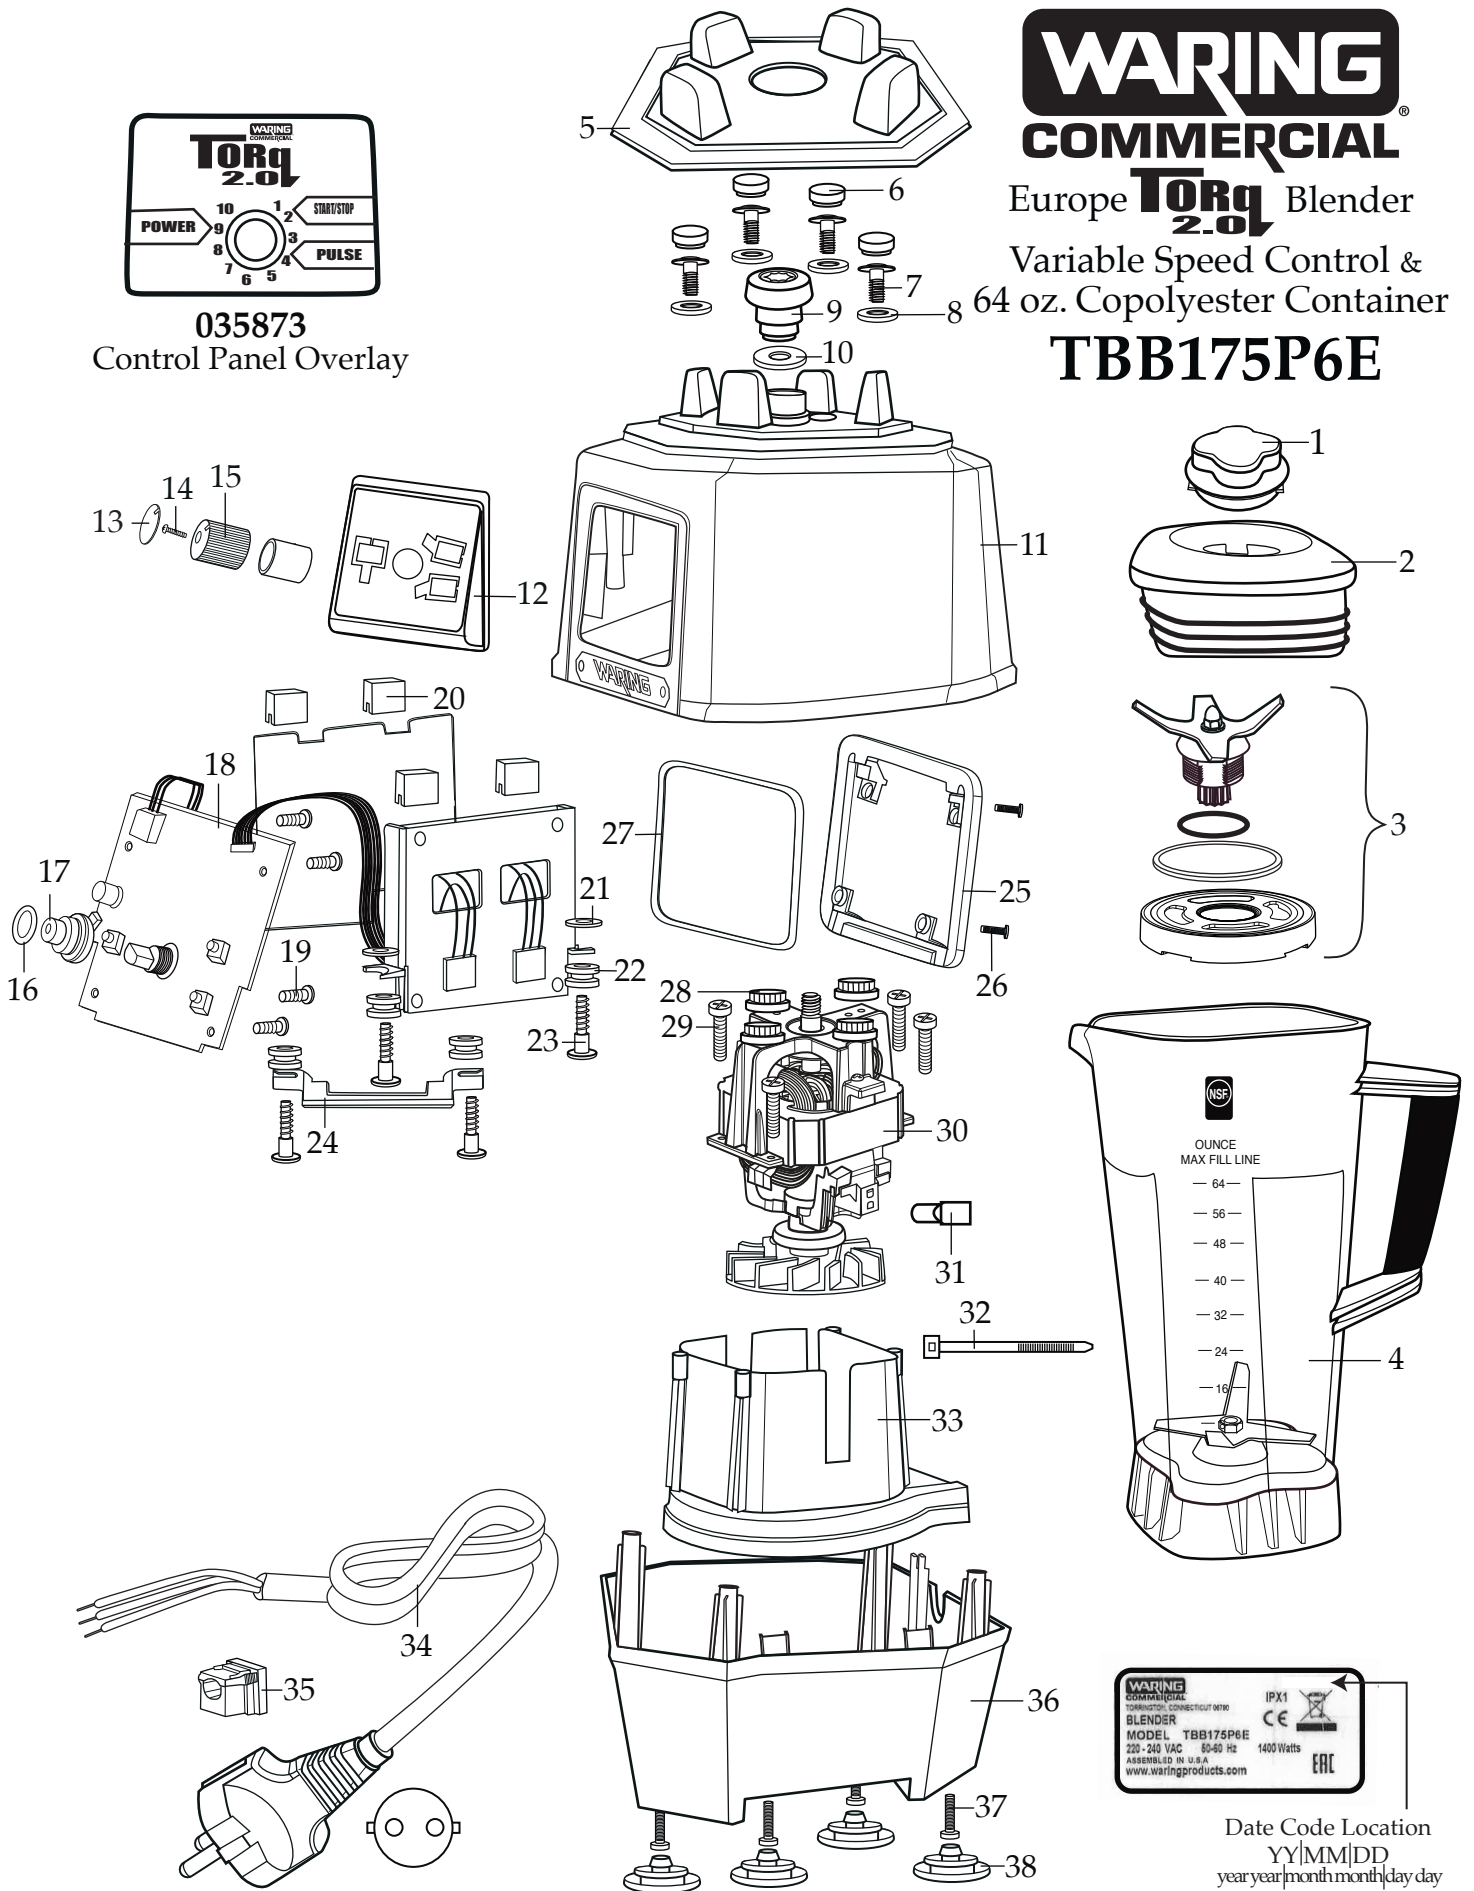

**035873**  
Control Panel Overlay

**WARING**  
**COMMERCIAL**

Europe **TORq** Blender

Variable Speed Control &  
64 oz. Copolyester Container

**TBB175P6E**

Date Code Location  
YY|MM|DD  
year|year|month|month|day|day

Illustration#	Part#	Description
1	026425-E	Eastman Jar Lid Cover
2	026424-V	Vinyl Jar Lid
3	031060	Blending Assembly Kit
4	026423-E 503347	64 oz. Container ONLY 64 oz. Container with Blending Assembly
5	035885	Jar Pad
6	035085	Hole Plug (4 required)
7	034275	Sems (4 required)
8	034273	B Gasket (4 required)
9	037034	Drive Coupling
10	037033	Coupling Washer
11	503609 503460-175-E	Top Housing with Badge <i>(on units after 9/28/2022)</i> Top Housing Assembly
12	035281	Control Housing Front Bezel <i>(on units after 9/28/2022)</i>
13	035757	Knob Cover
14	026267	Screw
15	036498	Speed Control Knob
16	018389	O Ring
17	036499	Speed Control Knob Insert
18	035420	Control Panel
19	035090	Screw (4 required)
20	034900	PCB Cushion (4 required)
21	013604	Washer (4 required)
22	034904	Rubber Grommet (4 required)
23	034902	Sems (4 required)
24	035894	Control Board Bracket
25	035237	Control Housing Back Bezel <i>(on units after 9/28/2022)</i>
26	035090	Screw (4 required)
27	038576	Top Housing Control Seal <i>(on units after 9/28/2022)</i>
28	034272	A Gasket (4 required)
29	034274	Screw (4 required)
30	035817	Chiaphua Motor with Sensor
31	012409	Small Crimp Connectors (6 required)

Illustration#	Part#	Description
32	013731	Cable Ties (6 required)
33	503483	Motor Housing with Dampeners
34	017948	Cordset </td
35	033619	Strain Relief
36	035079 503480	Bottom Housing ONLY Bottom Housing with Feet
37	034274	Screw (4 required)
38	035088	Foot (4 required)